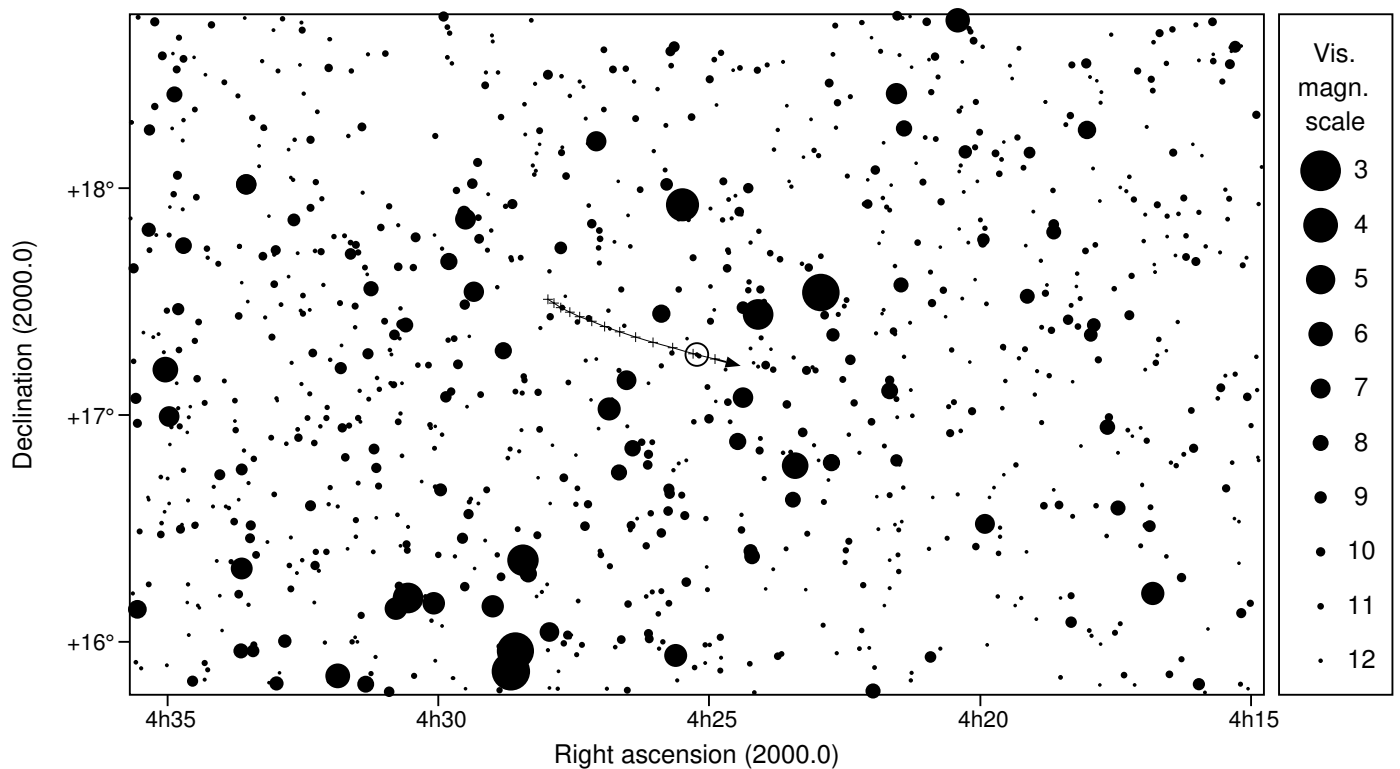

1171 Rusthawelia & UCAC4 537-008661

2026 oct 26 4^h20.6^m U.T.

Planet: a = 3.17, e = 0.20
 V. mag. = 13.82 Diam. = 73.6 km = 0.06"
 μ = 14.76"/h π = 5.24" Ref. = EG2024

Star: Source cat. DR3
 α = 4^h25^m13.751^s δ = +17°16'04.78"
 Vmag = 12.00 Bmag = 13.48

Δm = 2.0

Max. dur. = 14.8s

Sun : 144°

Moon : 36° ,100%

1171 Rusthawelia & UCAC4 537-008661

2026 oct 26 4^h20.6^m U.T.

4h00m00s – 4h45m00s; int. 5m