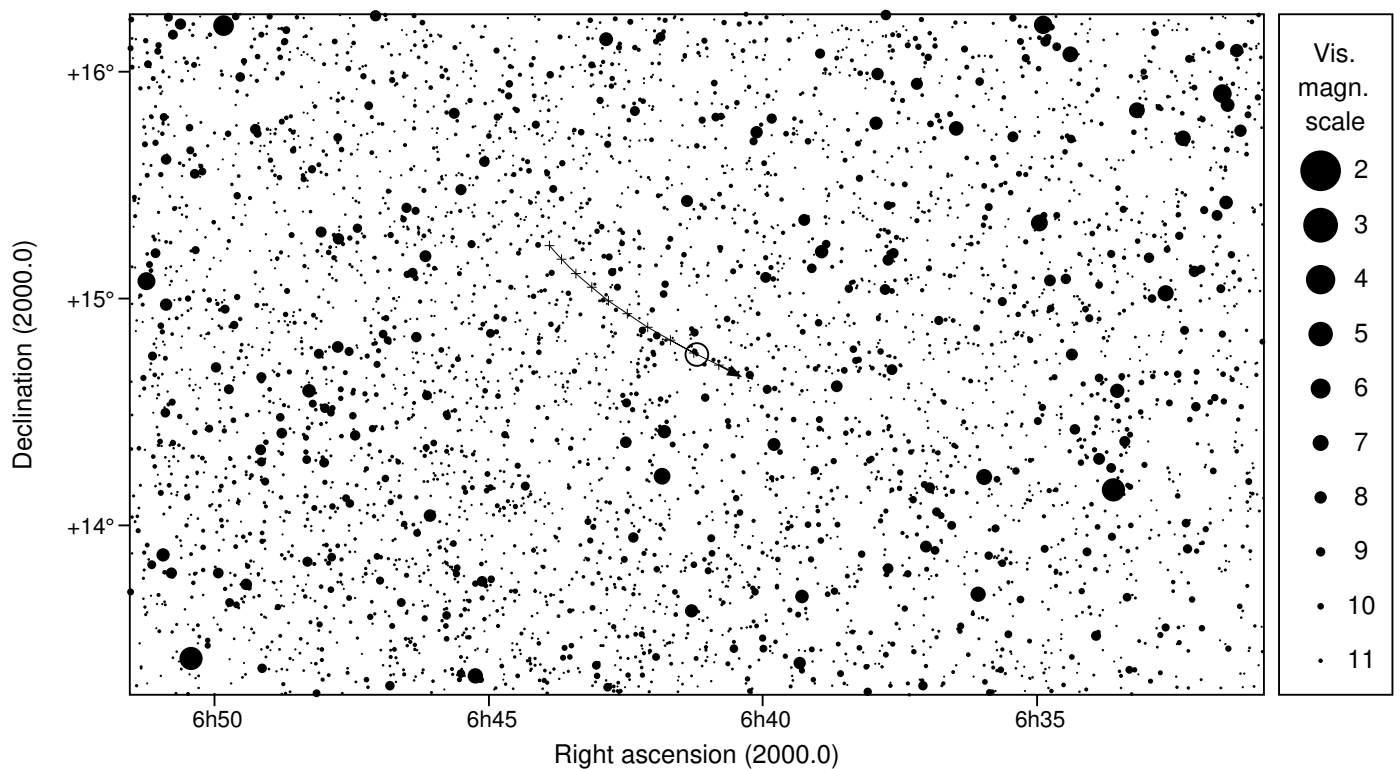

377 Campania & TYC 0758-01151-1

2026 nov 24 3^h 7.4^m U.T.

Planet: a = 2.69, e = 0.08
 V. mag. = 12.85 Diam. = 94.0 km = 0.08"
 μ = 18.26"/h π = 5.22" Ref. = EG2024
 Δm = 1.7 Max. dur. = 15.2s

Star: Source cat. DR3
 α = 6^h41^m12.240^s δ = +14°45'07.31"
 Vmag = 11.39 Bmag = 11.62
 Sun : 140° Moon : 47° , 99%

377 Campania & TYC 0758-01151-1

2026 nov 24 3^h 7.4^m U.T.

2h50m00s – 3h24m00s; int. 2m