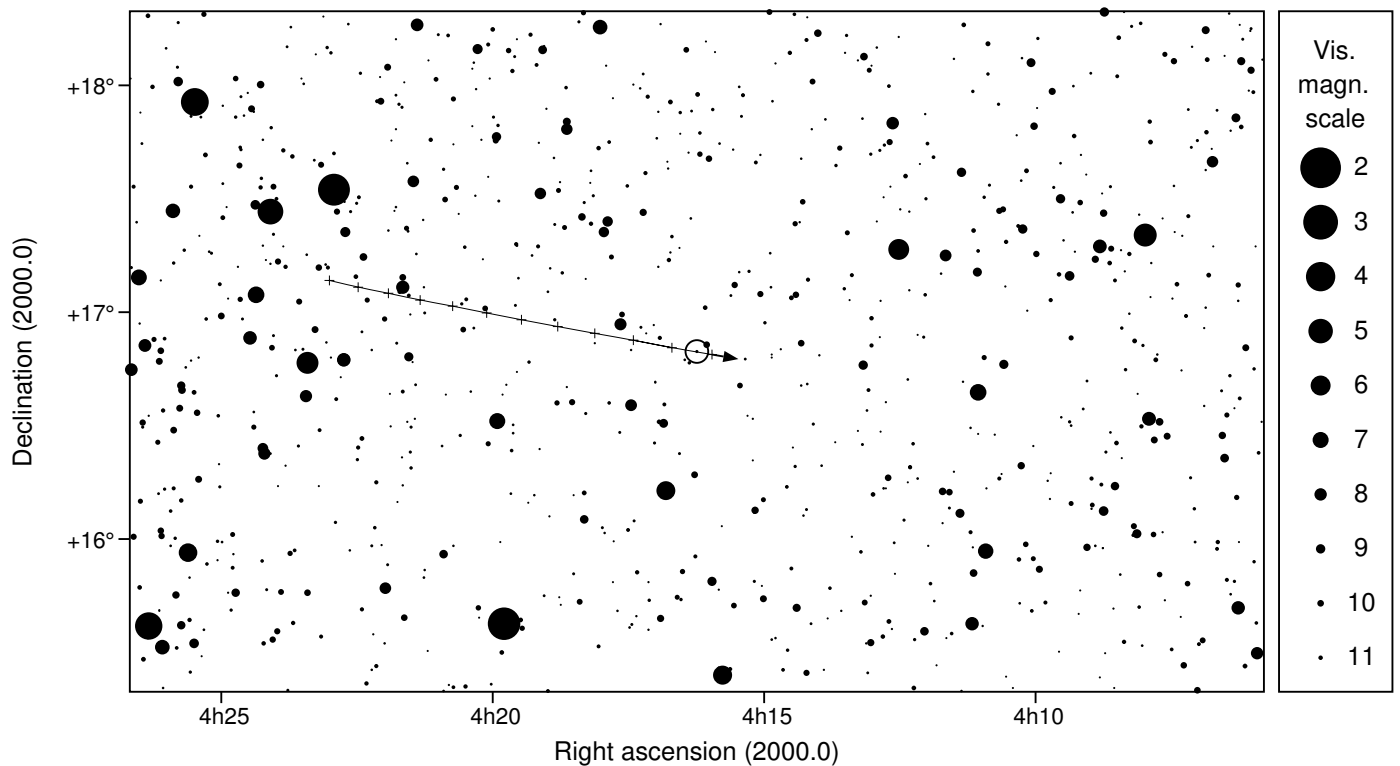

1171 Rusthawelia & UCAC4 535-008361

2026 nov 10 14^h50.4^m U.T.

Planet: a = 3.17, e = 0.20
 V. mag. = 13.46 Diam. = 73.6 km = 0.06"
 μ = 26.94"/h π = 5.51" Ref. = EG2024

Star: Source cat. DR3
 α = 4^h16^m14.629^s δ = +16°49'39.25"
 Vmag = 11.79 Bmag = 12.19

Δm = 1.9

Max. dur. = 8.5s

Sun : 162°

Moon : 170°, 2%

1171 Rusthawelia & UCAC4 535-008361

2026 nov 10 14^h50.4^m U.T.

14h42m00s – 14h59m00s; int. 1m