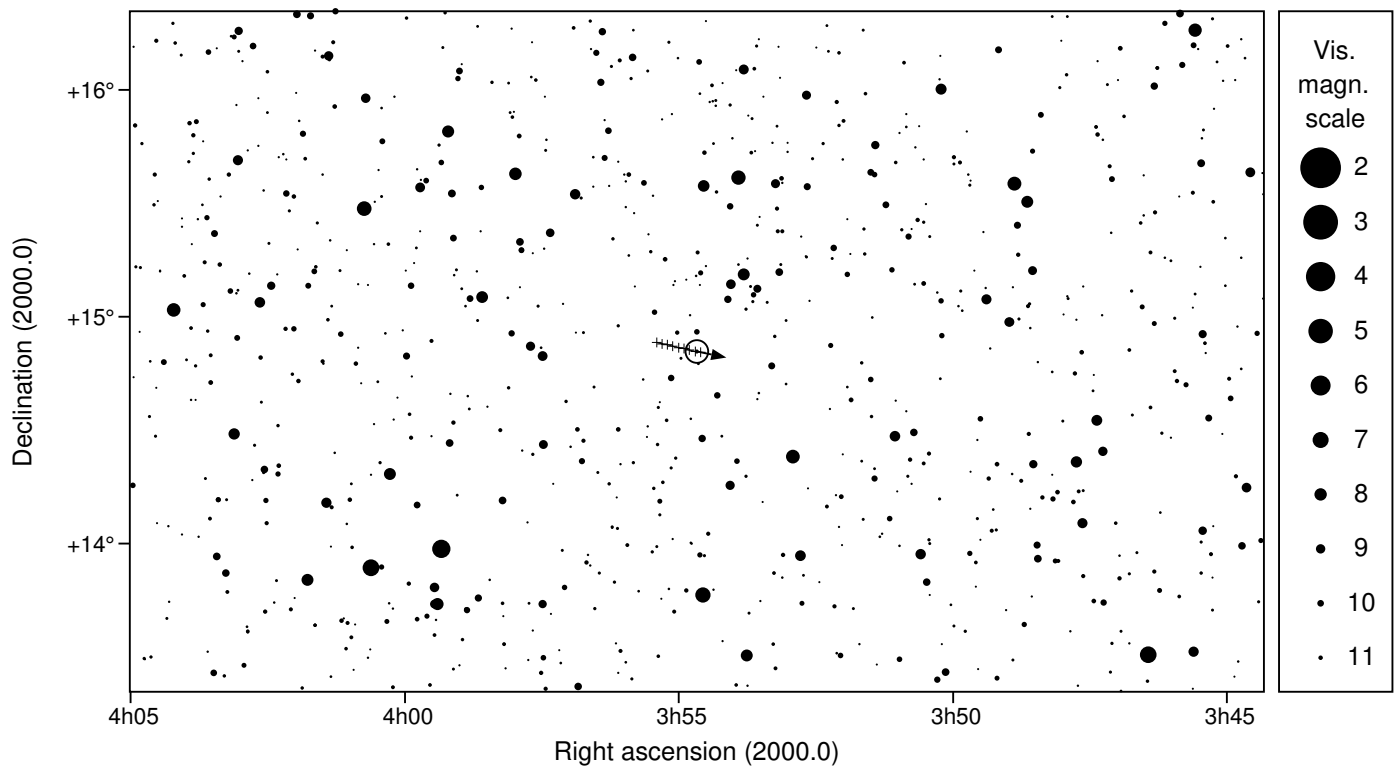

47171 Lempo & TYC 0664-00177-1

2026 nov 7 7^h21.2^m U.T.

Planet: a = 39.80, e = 0.23
 V. mag. = 19.91 Diam. = 428.5 km = 0.02"
 μ = 3.83"/h π = 0.29" Ref. = E2024-VJ5

Star: Source cat. DR3
 α = 3^h54^m40.286^s δ = +14°50'42.65"
 Vmag = 11.26 Bmag = 11.67

Δm = 8.7 Max. dur. = 18.4s Sun : 163° Moon : 141°, 4%

47171 Lempo & TYC 0664-00177-1

2026 nov 7 7^h21.2^m U.T.

7h16m00s – 7h26m00s; int. 1m