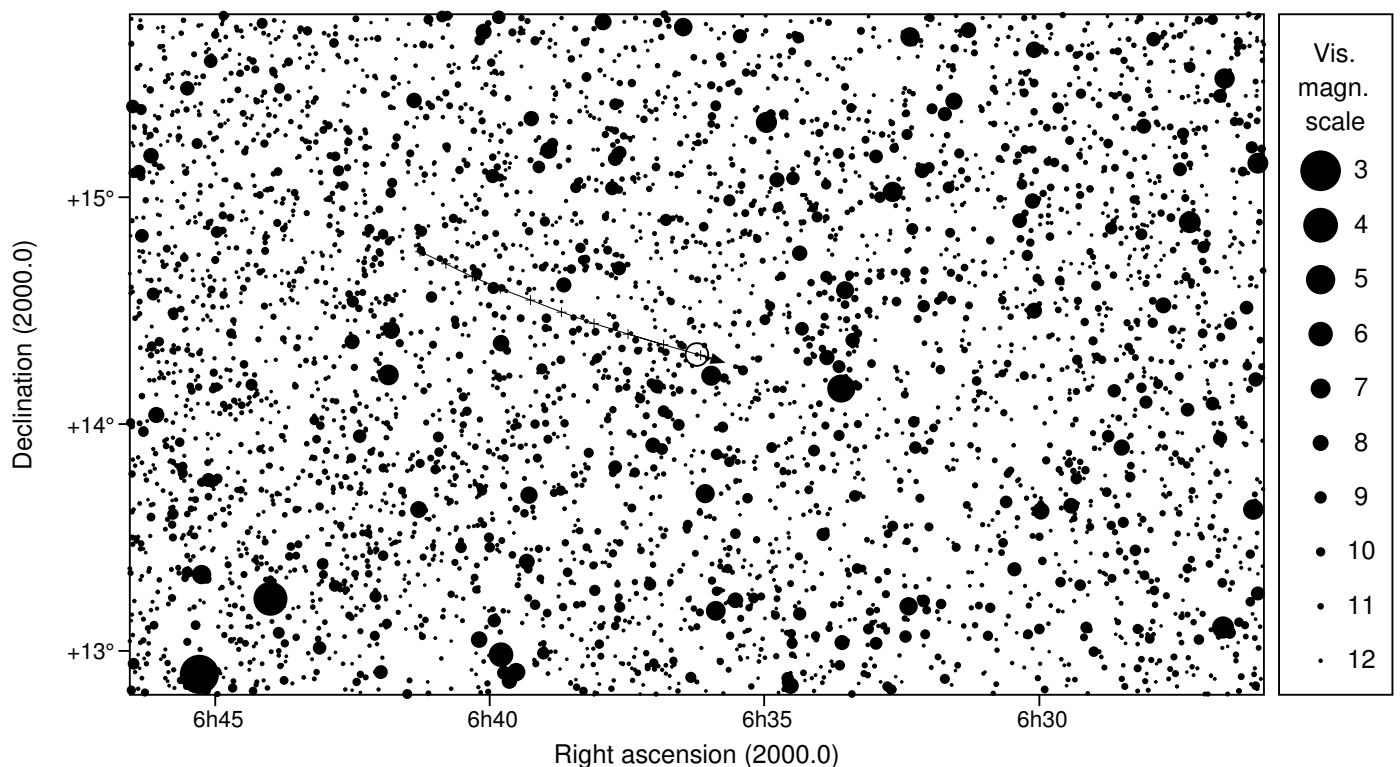

377 Campania & PPMX 7030844

2026 dec 2 21^h41.8^m U.T.

Planet: a = 2.69, e = 0.08
 V. mag. = 12.66 Diam. = 94.0 km = 0.08"
 μ = 25.64"/h π = 5.40" Ref. = EG2024

Star: Source cat. PPMX
 α = 6^h36^m13.728^s δ = +14°18'21.39"
 mag = Bmag = 12.76

Δm = 1.1 Max. dur. = 11.2s Sun : 150° Moon : 81° , 33%

377 Campania & PPMX 7030844

2026 dec 2 21^h41.8^m U.T.

21h28m00s – 21h56m00s; int. 2m