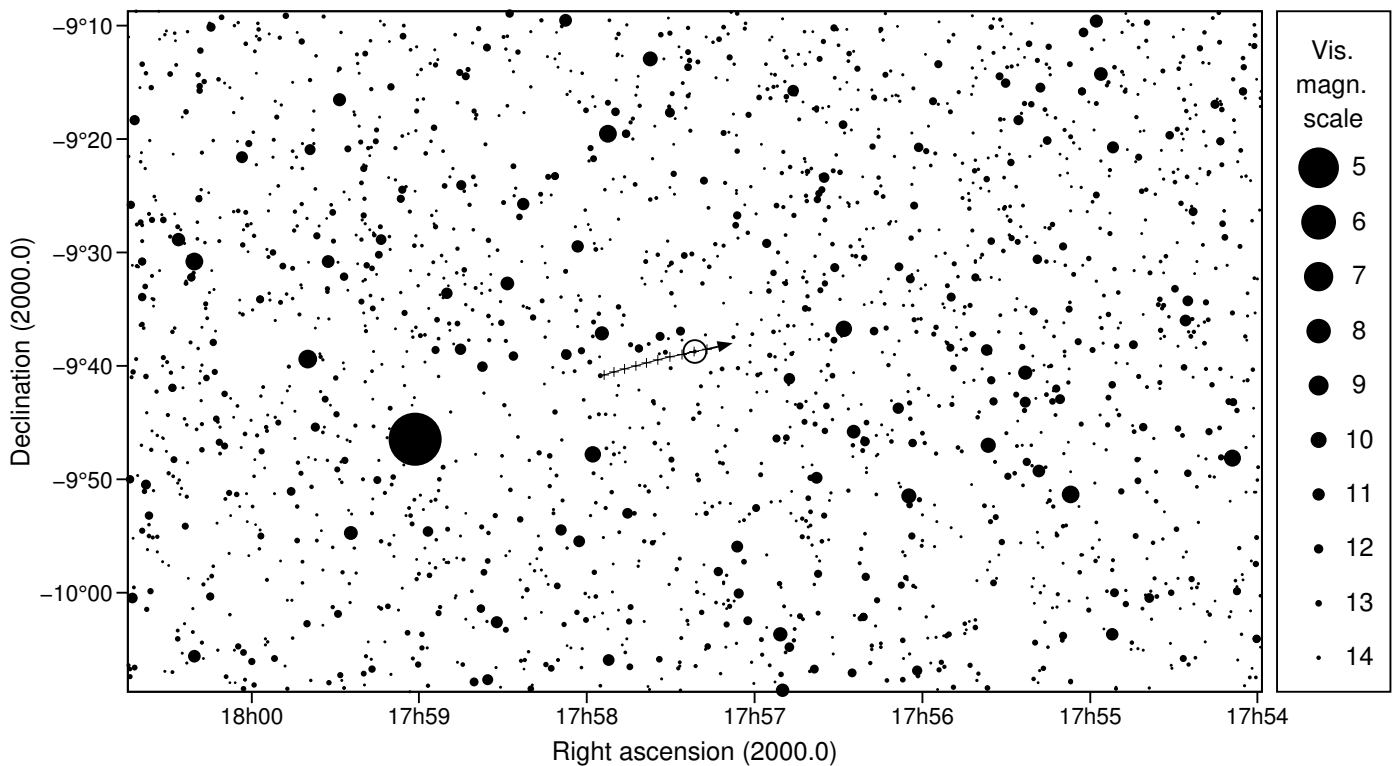

579246 2014OX415 & UCAC4 402-073112

2026 may 8 1^h15.5^m U.T.

Planet: a = 39.05, e = 0.26
 V. mag. = 22.57 Diam. = 112.2 km = 0.01"
 μ = 2.81"/h π = 0.31" Ref. = MPO702419
 Δ m = 8.2 Max. dur. = 7.1s

Star: Source cat. DR3
 α = 17^h57^m21.379^s δ = -09°38'42.88"
 Vmag = 14.36 Bmag = 15.93
 Sun : 135° Moon : 32° , 68%

579246 2014OX415 & UCAC4 402-073112

2026 may 8 1^h15.5^m U.T.

1h12m00s – 1h19m00s; int. 30s