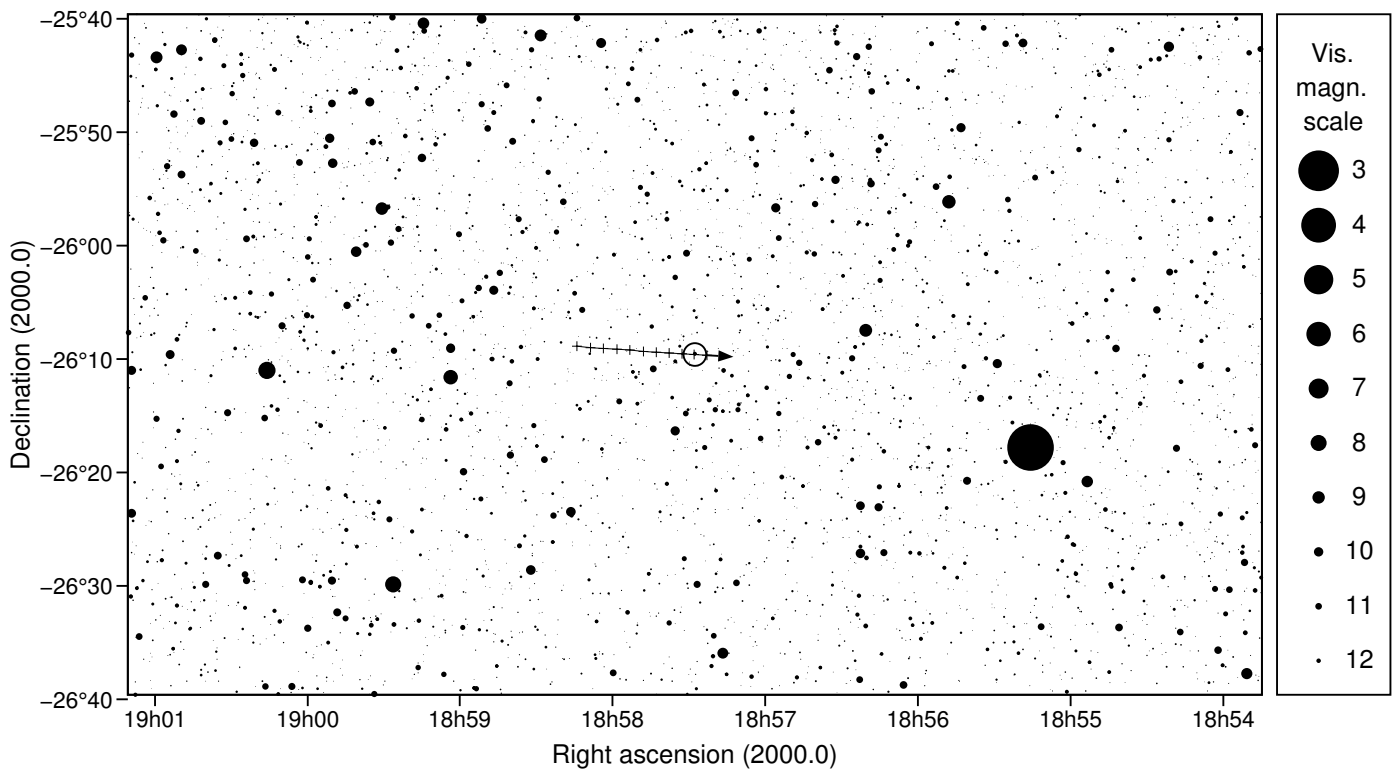

# 119070 2001KP77 & PPMX 12748405

2026 aug 5 1<sup>h</sup> 2.9<sup>m</sup> U.T.

**Planet:** a = 43.49, e = 0.17  
 V. mag. = 22.86 Diam. = 162.9 km = 0.01"  
 $\mu$  = 2.75"/h  $\pi$  = 0.24" Ref. = MPO693736

**Star:** Source cat. PPMX  
 $\alpha$  = 18<sup>h</sup>57<sup>m</sup>27.751<sup>s</sup>  $\delta$  = -26°09'34.54"  
 Vmag = 12.55 mag =

$\Delta m$  = 10.3 Max. dur. = 8.0s

Sun : 150° Moon : 106° , 62%

1h01m00s – 1h05m00s; int. 30s