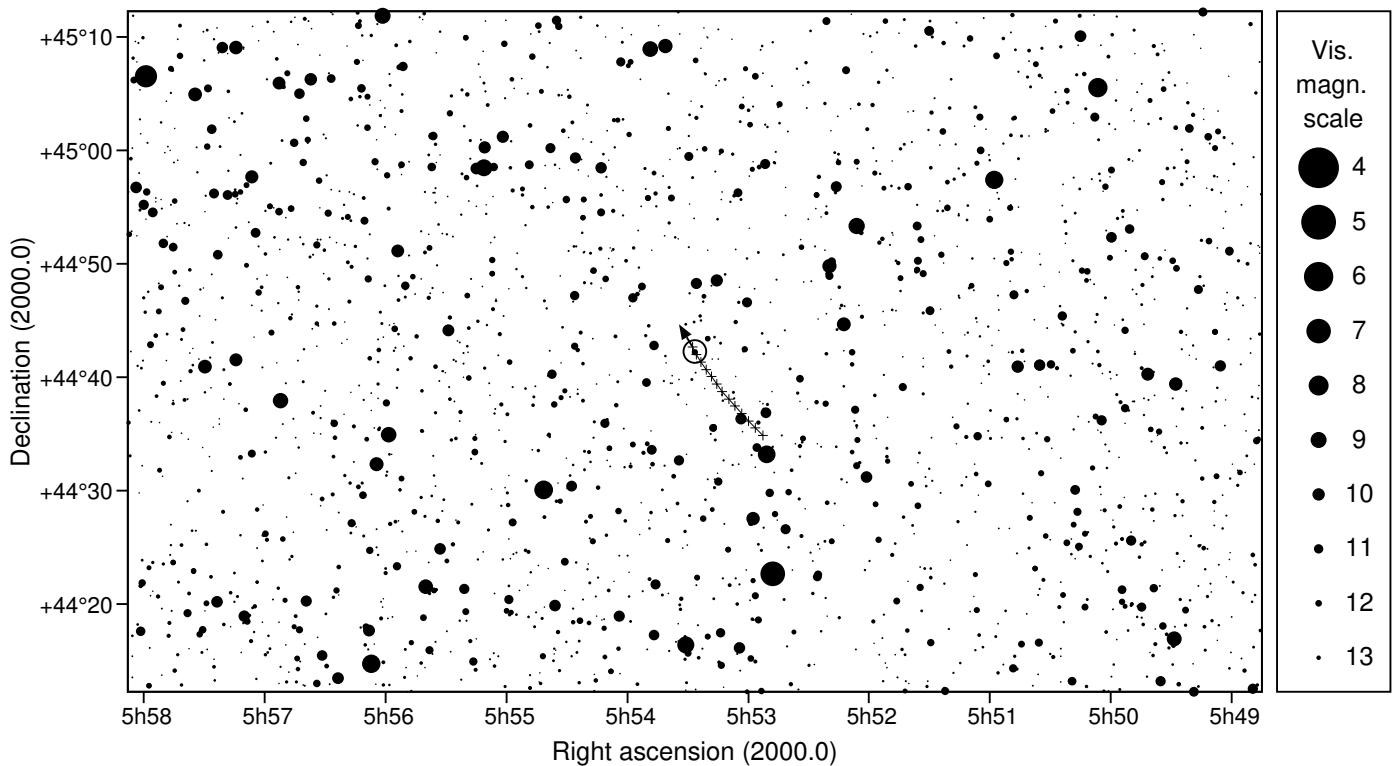

181855 1998WT31 & UCAC4 674-041500

2026 sep 16 9^h21.4^m U.T.

Planet: a = 46.37, e = 0.19
 V. mag. = 23.66 Diam. = 120.2 km = 0.00"
 μ = 1.90"/h π = 0.23" Ref. = MPO694921
 Δ m = 9.7 Max. dur. = 8.3s

Star: Source cat. DR3
 α = 5^h53^m26.454^s δ = +44°42'17.45"
 Vmag = 13.97 Bmag = 14.32
 Sun : 84° Moon : 144° , 27%

181855 1998WT31 & UCAC4 674-041500

2026 sep 16 9^h21.4^m U.T.

9h14m00s – 9h29m00s; int. 1m