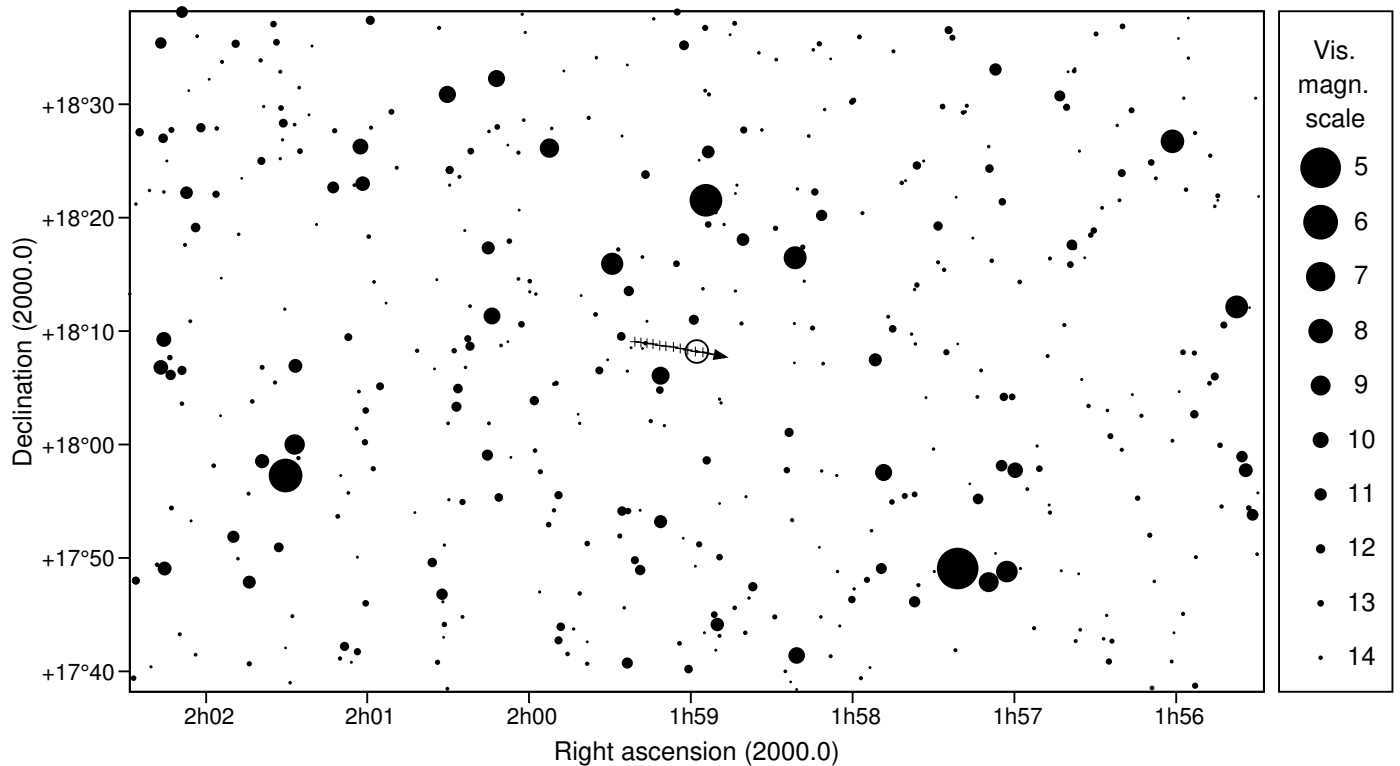

534074 2014QZ441 & UCAC4 541-003612

2026 sep 6 5^h52.8^m U.T.

Planet: a = 42.55, e = 0.08
 V. mag. = 22.54 Diam. = 260.6 km = 0.01"
 μ = 1.71"/h π = 0.20" Ref. = MPO780489

Star: Source cat. DR3
 α = 1^h58^m57.783^s δ = +18°08'10.78"
 Vmag = 14.77 Bmag = 15.25

Δm = 7.8 Max. dur. = 17.6s Sun : 129° Moon : 65° , 29%

534074 2014QZ441 & UCAC4 541-003612

2026 sep 6 5^h52.8^m U.T.

5h46m00s – 6h00m00s; int. 1m