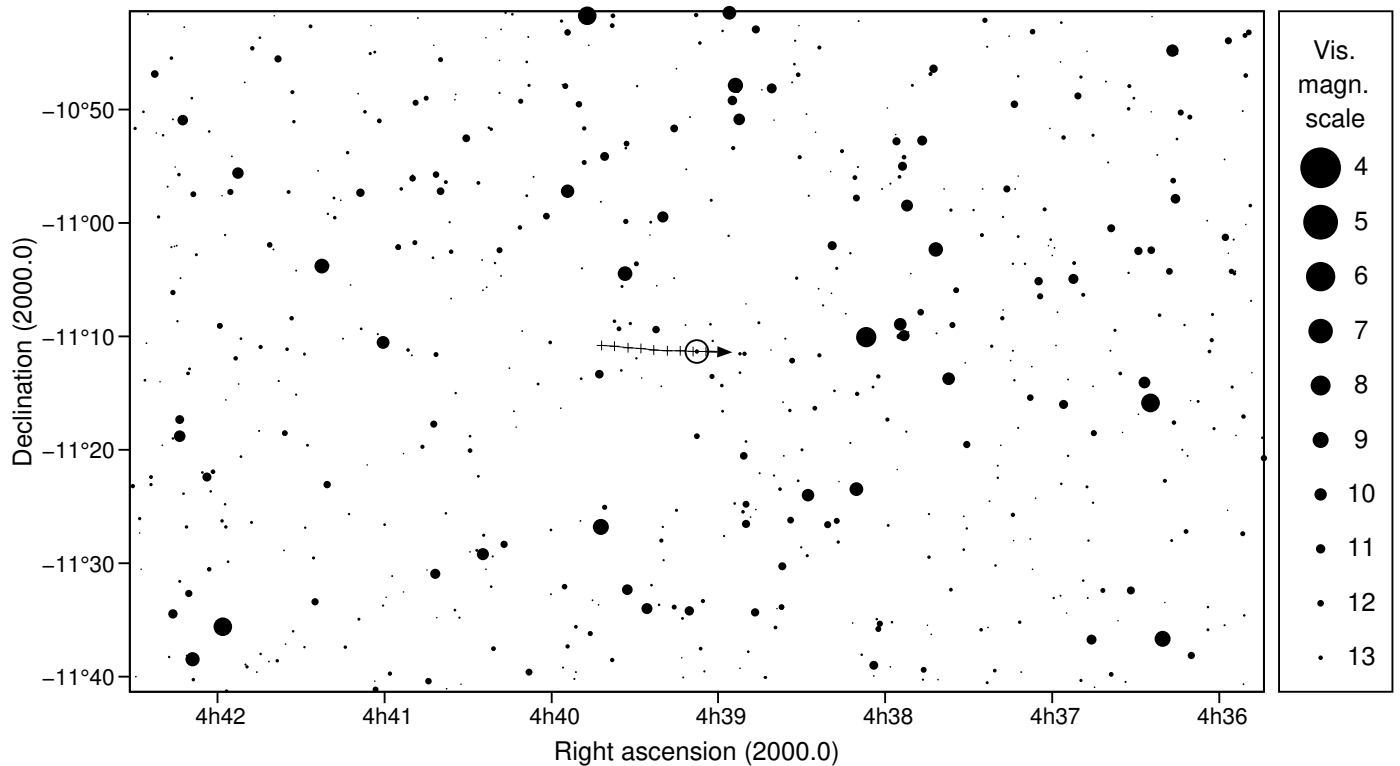

# 2014RM74 & Gaia 079-0013931

2026 dec 9 6<sup>h</sup>47.4<sup>m</sup> U.T.

**Planet:** a = 68.02, e = 0.36  
 V. mag. = 23.48 Diam. = 165.2 km = 0.01"  
 $\mu$  = 2.87"/h  $\pi$  = 0.21" Ref. = MPO650119

**Star:** Source cat. DR3  
 $\alpha$  = 4<sup>h</sup>39<sup>m</sup>07.738<sup>s</sup>  $\delta$  = -11°11'20.04"  
 Vmag = 13.31 Bmag = 12.90

$\Delta m$  = 10.2 Max. dur. = 6.7s Sun : 145° Moon : 140°, 0%

# 2014RM74 & Gaia 079-0013931

2026 dec 9 6<sup>h</sup>47.4<sup>m</sup> U.T.

6h43m00s – 6h52m00s; int. 1m